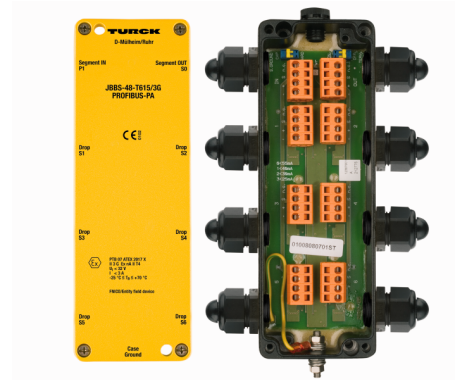

## IP67 junction box, 6-channel

### JBBS-48-T615/3G

The 6-channel junction box JBBS-48-T615/3G is designed for PROFIBUS-PA systems.

The housing is made of powder-coated die-cast aluminium and is IP67 rated.

The junction box is equipped with an activatable terminating resistor for the bus. The switch is integrated in the housing on the board.

Condensation in the housing is prevented by a breather.

Shielding and housing can be connected directly via a second switch which is also located on the board.

**Note:** It must be ensured that there is sufficient equipotential bonding in the system. The device is connected to the equipotential bonding via the housing's M5 x 1 grounding bolt.

Type	JBBS-48-T615/3G
ID	6611422
Fieldbus standard	IEC 61158-2
Operating voltage	9...32 VDC
Ex approval acc. to conformity certificate	TURCK Ex-13016H X
Device designation	Ⓢ II 3 G Ex nA II T4 Gc
Device designation	Ⓢ II 3 G Ex ic IIC T4 Gc
	FISCO / Entity field device