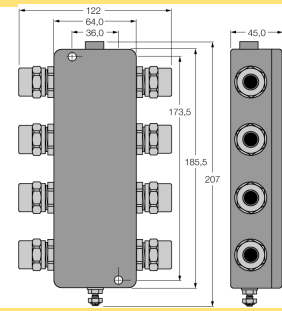

Condensation in the housing is prevented by a breather.

Shielding and housing can be connected directly via a second switch which is also located on the board.

**Note:** It must be ensured that there is sufficient equipotential bonding in the system. The device is connected to the equipotential bonding via the housing's M5 x 1 grounding bolt.

- Junction box for wall mounting with PVC cable glands M20 x 1.5
- Integrated terminating resistor (activatable)
- Cable shielding: Capacitive or direct connection to housing potential selectable via switch
- Isolated support terminal for optional protective conductor incorporated in cable
- Powder-coated die-cast aluminium housing
- Pressure compensation element protects against condensation
- Connection of the housing potential via M5 x 1 bolt
- Entity and FISCO compliant according to IEC 60079-11

Electrical connection	Cable gland
Segment IN	1 x M20 x 1.5 (Ø 7...13 mm)
Segment OUT	1 x M20 x 1.5 (Ø 7...13 mm)
Spur line	6 x M20 x 1.5 (Ø 7...13 mm)
Terminal cross-section	0.2...2.5 mm <sup>2</sup> (AWG: 24...14)
Earthing bolt	M5 x 1

## Dimensions