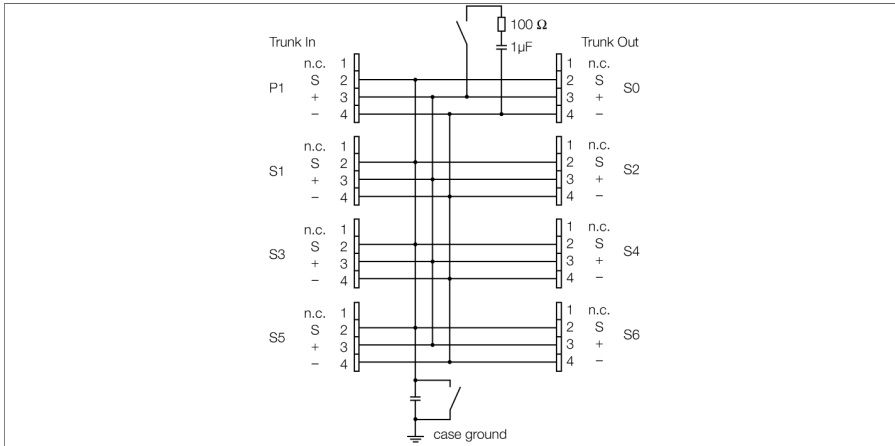

### JBBS-48-T615/3G

The 6-channel junction box JBBS-48-T615/3G is designed for PROFIBUS-PA systems.

The housing is made of powder-coated die-cast aluminium and is IP67 rated.

The junction box is equipped with an activatable terminating resistor for the bus. The switch is integrated in the housing on the board.

Electrical connection	Cable gland
Segment IN	1 x M20 x 1.5 (Ø 7...13 mm)
Segment OUT	1 x M20 x 1.5 (Ø 7...13 mm)
Spur line	6 x M20 x 1.5 (Ø 7...13 mm)
Terminal cross-section	0.2...2.5 mm <sup>2</sup> (AWG: 24...14)
Earthing bolt	M5 x 1

## Dimensions