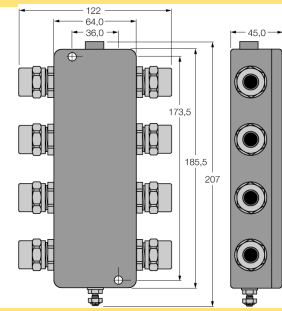

**Note:** It must be ensured that there is sufficient equipotential bonding in the system. The device is connected to the equipotential bonding via the housing's M5 x 1 grounding bolt.

- Junction box for wall mounting with PVC cable glands M20 x 1.5
- Integrated terminating resistor (activatable)
- Cable shielding: Capacitive or direct connection to housing potential selectable via switch
- Isolated support terminal for optional protective conductor incorporated in cable
- Powder-coated die-cast aluminium housing
- Pressure compensation element protects against condensation
- Connection of the housing potential via M5 x 1 bolt
- Entity and FISCO compliant according to IEC 60079-11

Electrical connection	Cable gland
Segment IN	1 x M20 x 1.5 (Ø 7...13 mm)
Segment OUT	1 x M20 x 1.5 (Ø 7...13 mm)
Spur line	6 x M20 x 1.5 (Ø 7...13 mm)
Terminal cross-section	0.2...2.5 mm <sup>2</sup> (AWG: 24...14)
Earthing bolt	M5 x 1

Protection class	IP67
MTTF	705 years acc. to SN 29500 (Ed. 99) 40 °C
Ambient temperature	-25...+70 °C
Housing material	Powder-coated die-cast aluminium
Housing color	Black/yellow
Dimensions	64 x 150 x 45 mm
Connection mode	Wall mounting

## Dimensions