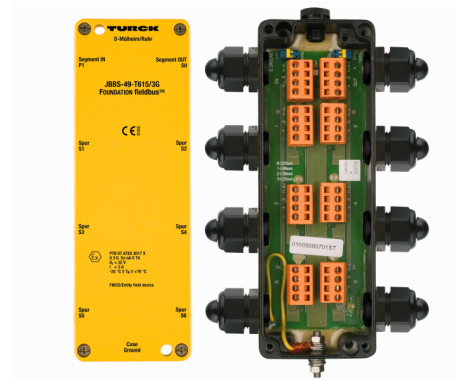

# FOUNDATION fieldbus IP67 junction box, 6-channel JBBS-49-T615/3G

The 6-channel junction box JBBS-49-T615/3G is designed for FOUNDATION™ fieldbus systems.

The housing is made of powder-coated die-cast aluminium and is IP67 rated.

The junction box is equipped with an activatable terminating resistor for the bus. The switch is integrated in the housing on the board.

Condensation in the housing is prevented by a breather.

Shielding and housing can be connected directly via a second switch which is also located on the board.

**Note:** It must be ensured that there is sufficient equipotential bonding in the system. The device is connected to the equipotential bonding via the housing's M5 x 1 grounding bolt.

- Junction box for wall mounting with PVC cable glands M20 x 1.5
- Integrated terminating resistor (activatable)
- Cable shielding: Capacitive or direct connection to housing potential selectable via switch
- Isolated support terminal for optional protective conductor incorporated in cable
- Powder-coated die-cast aluminium housing
- Pressure compensation element protects against condensation
- Connection of the housing potential via M5 x 1 bolt
- Entity and FISCO compliant according to IEC 60079-11

Type	JBBS-49-T615/3G
ID	6611446
Fieldbus standard	IEC 61158-2
Operating voltage	9...32 VDC
Ex approval acc. to conformity certificate	TURCK Ex-13016H X
Device designation	Ⓢ II 3 G Ex nA II T4 Gc
Device designation	Ⓢ II 3 G Ex ic IIC T4 Gc
	FISCO / Entity field device