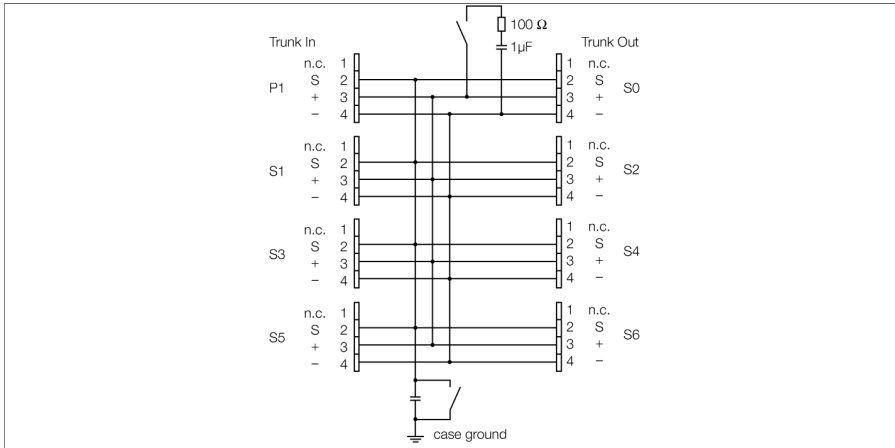

# FOUNDATION fieldbus IP67 junction box, 6-channel JBBS-49-T615/3G

The 6-channel junction box JBBS-49-T615/3G is designed for FOUNDATION™ fieldbus systems.

The housing is made of powder-coated die-cast aluminium and is IP67 rated.

The junction box is equipped with an activatable terminating resistor for the bus. The switch is integrated in the housing on the board.

Condensation in the housing is prevented by a breather.

Shielding and housing can be connected directly via a second switch which is also located on the board.

Electrical connection	Cable gland
Segment IN	1 x M20 x 1.5 (Ø 7...13 mm)
Segment OUT	1 x M20 x 1.5 (Ø 7...13 mm)
Spur line	6 x M20 x 1.5 (Ø 7...13 mm)
Terminal cross-section	0.2...2.5 mm <sup>2</sup> (AWG: 24...14)
Earthing bolt	M5 x 1

## Dimensions