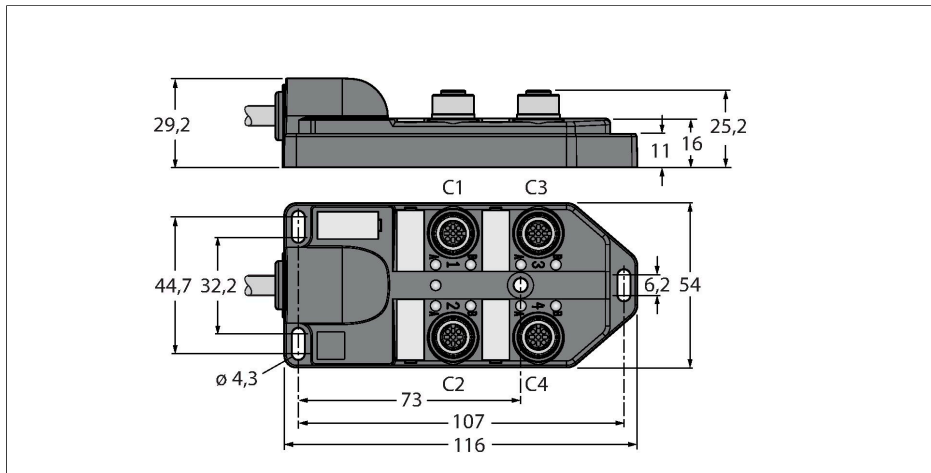

TB-4M12-4P2-2/TXL

Passive Actuator/Sensor Box, M12 x 1 – With Homerun Cable, 4-port

Technical data

Type	TB-4M12-4P2-2/TXL
ID no.	6611910
Distributed I/O	4, with integral homerun cable
Housing	Plastic, PA, Black
Display operating voltage	LED, green
Display switching state	LED, yellow
Switching function	PNP
I/O port	M12 x 1
Number of Pins	3+PE
Contacts	Brass, CuZn, Gold-plated
Contact carriers	Plastic, PA, Black
Seal	Plastic, FPM/FKM
Mechanical lifespan	> 100 Mating cycles
Group terminal	Cable
Cable diameter	Ø 6.73 mm
Cable length	2 m
Cable jacket	PUR, Black
Core insulation	PVC
Core cross-section	4 x 0.82 mm ²
Cable conductor cross-section	3x 0.82 mm ²
Core colors	WH, GN, YE, GY
Core colors	BN, BU, GNYE
Electrical properties at +20 °C	
Rated voltage	30 V
Current	2 A per signal contact, total current 9 A

Features

- Housing material: Nylon
- Housing color: black
- Protection class IP67
- RoHS-compliant
- CE compliant
- LED (PNP circuit)
- I/O port (number of pins): 3-pin + PE

Contact assignment

I/O Connector