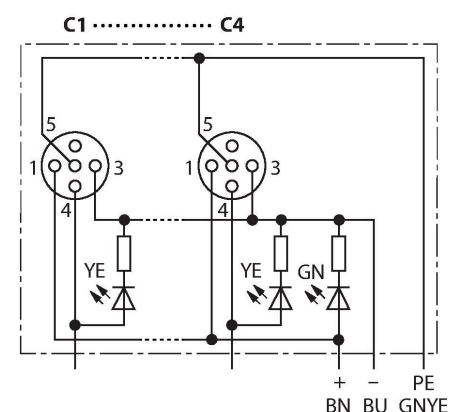

Circuit Diagram