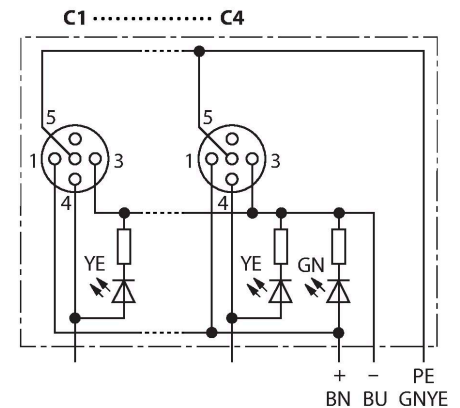

TB-4M12-4P2-2/TXL

Passive Actuator/Sensor Box, M12 x 1 – With Homerun Cable, 4-port

Technical data

Type	TB-4M12-4P2-2/TXL
ID no.	6611910
Distributed I/O	4, with integral homerun cable
Housing	Plastic, PA, Black
Display operating voltage	LED, green
Display switching state	LED, yellow
Switching function	PNP
I/O port	M12 x 1
Number of Pins	3+PE
Contacts	Brass, CuZn, Gold-plated
Contact carriers	Plastic, PA, Black
Seal	Plastic, FPM/FKM
Mechanical lifespan	> 100 Mating cycles
Group terminal	Cable
Cable diameter	Ø 6.73 mm
Cable length	2 m
Cable jacket	PUR, Black
Core insulation	PVC
Core cross-section	4 x 0.82 mm ²
Cable conductor cross-section	3x 0.82 mm ²
Core colors	WH, GN, YE, GY
Core colors	BN, BU, GNYE
Electrical properties at +20 °C	
Rated voltage	30 V
Current	2 A per signal contact, total current 9 A

Features

- Housing material: Nylon
- Housing color: black
- Protection class IP67
- RoHS-compliant
- CE compliant
- LED (PNP circuit)
- I/O port (number of pins): 3-pin + PE

Contact assignment

I/O Connector

Wiring

Port/Pin	C1/4	C2/4	C3/4	C4/4
M23 flange	1	2	3	4
Cable	WH	GN	YE	GY

Power C1-C4	24 V	0 V	PE
M23 flange	11	9 + 10	12
Cable	BN	BU	GNYE

Scope of delivery

Device	Quantity	Description
Junction boxes	1	Passive actuator/sensor junction box
VS-M12-BK	2	Closure caps for M12 female connectors
KS9/20	5	Labels

Accessories

Ident-No.	Designation	Description
6900197	CK12-0	Field-wireable female M23, 12-pin, straight
6931889	CS12-0	Field-wireable male M23, 12-pin, straight
6625616	RKC5T-2-RSC5T/TXL	Actuator/sensor cable, female M12 - male M12, straight, 5-pin, 2 m *
6936055	VS-M12-BK	Closure caps for M12 female connectors
8015002	KS9/20	Labels